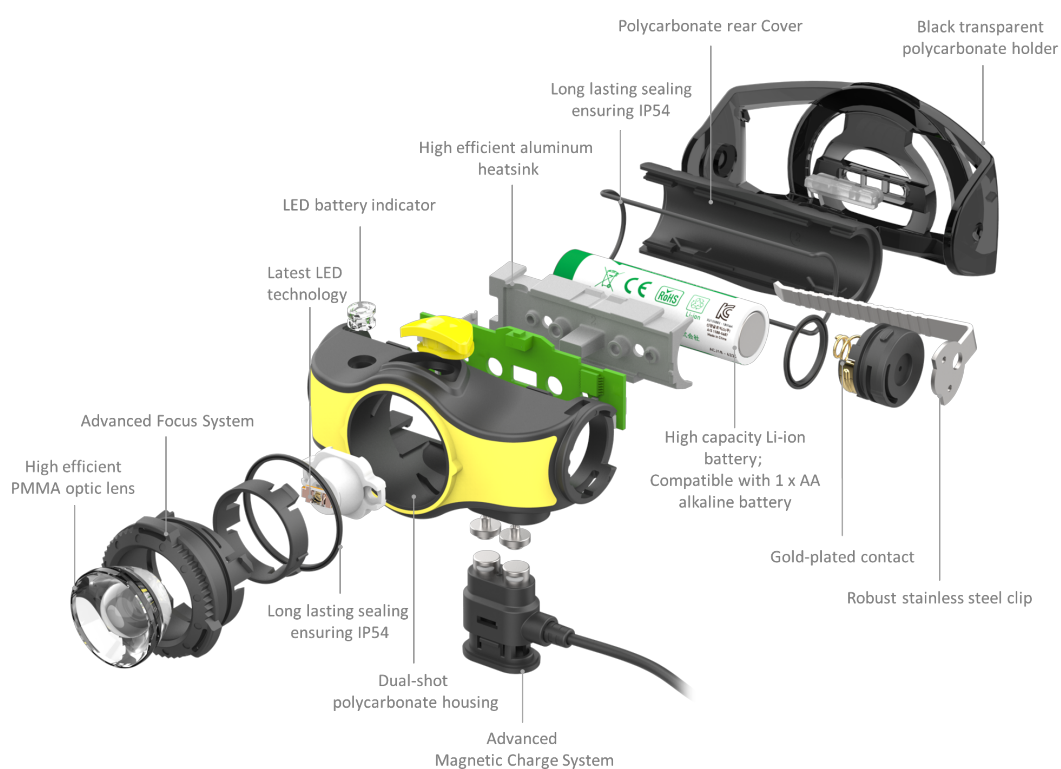

iH5R

PRODUCT SERIES

The Ledlenser i-Series

Built for precision and professionalism

These Ledlensers stand out due to their yellow and black casings – and the bee-like colors are very fitting for the hard-working and persevering users of these lights. Developed especially for hard and demanding jobs, the lights in the i-Series are sturdy and functional companions. They have simple handling, the price is impressive and for rechargeable models they combine sustainability with power. There are therefore many reasons why this series is the first choice for countless tradespeople, electricians and industrial workers.